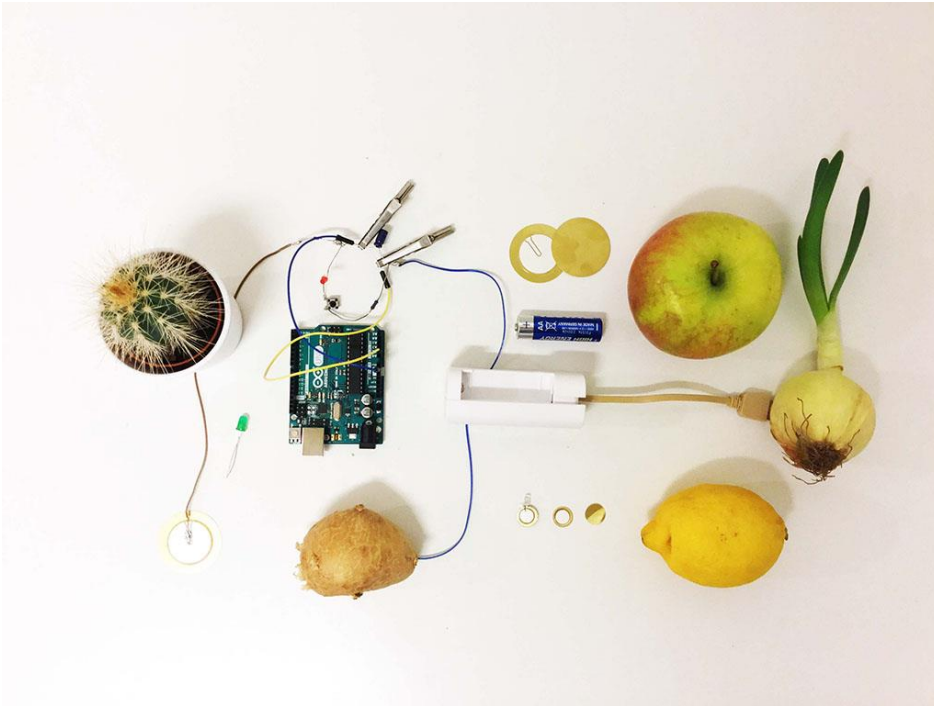

Yunhyun Park

PLAYFUL ENERGY

Playful Energy is an experimental study that focuses on the intersection of environmental, social, cultural and economic systems through the lenses of the sciences, social sciences and humanities. This research and design aims to contribute towards energy harvesting from the human movement and encourage people's sustainable behavior through playful and poetic experiences. It provides an insight into the cultural value of future technology, design and art, which aims to understand the various aspect of the relationship between alternative energy sources and human life. Yunhyun Park's artworks demonstrate a new connection between technologies and human activities, bringing the notion of heterotopia by Michel Foucault. It is also inspired by the speculative design.